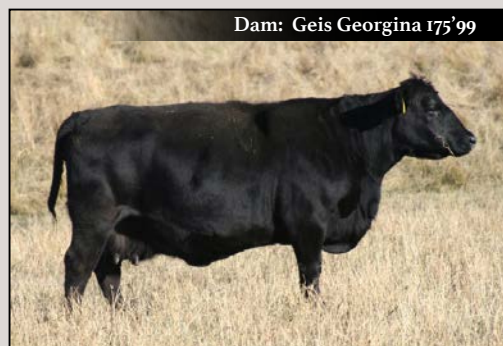

EPDS	
3	BW
56	WW
105	YW
24	MILK
4	CE